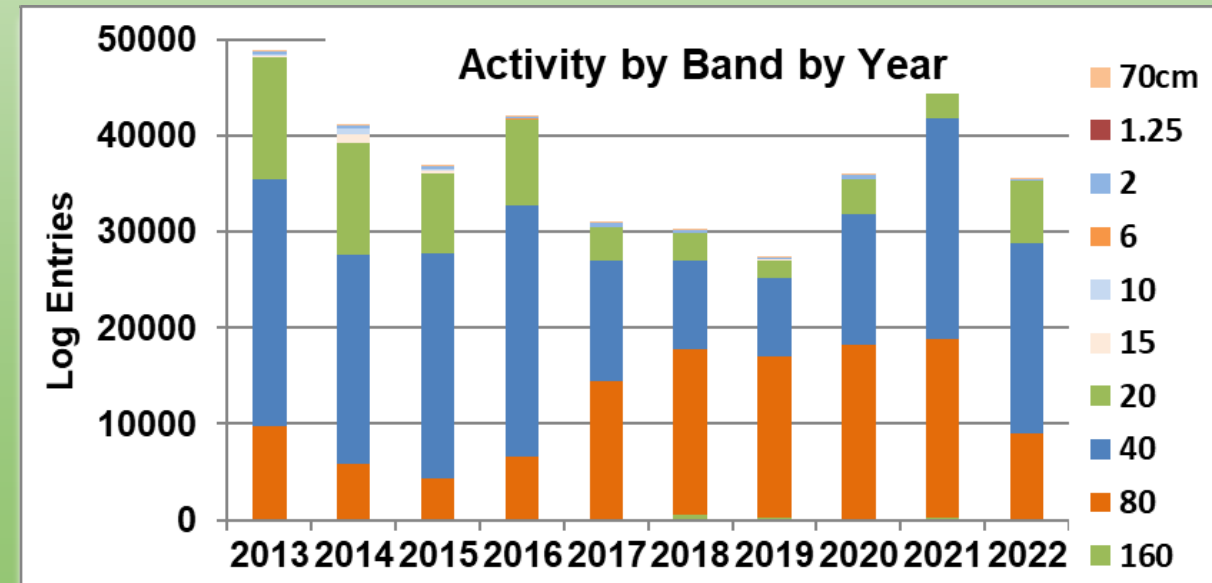

# WIQP Awards-Certificates

*160+ certificates issued each year*

- **10 highest single operator scores in each entry category**
- **5 highest multi-operator scores in each entry category**
- **5 highest single operator scores in QRP and VHF categories**
- **Highest single operator score in each single operator category in each state/province**
- **All rookie (SOR) category entries**

# 2022 Propagation

- Sunspot numbers on the upswing
- 80/40 “shift” expected to continue; possibly more 20m state mults
- Solar storms are the QSO party’s evil nemesis