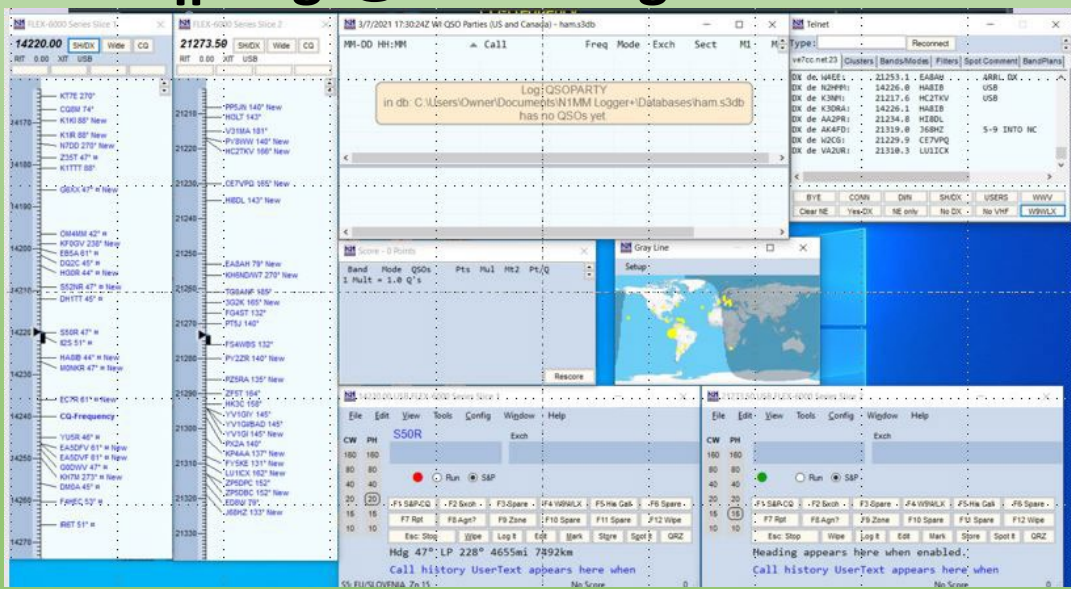

- **WIQP Website**
  - <http://www.warac.org/wqp/wqp.htm>
- **Email Reflector**
  - <http://www.warac.org/wqp/reflector.htm>
- **Logs are due March 26, 2023**
  - wqip-logs@warac.org