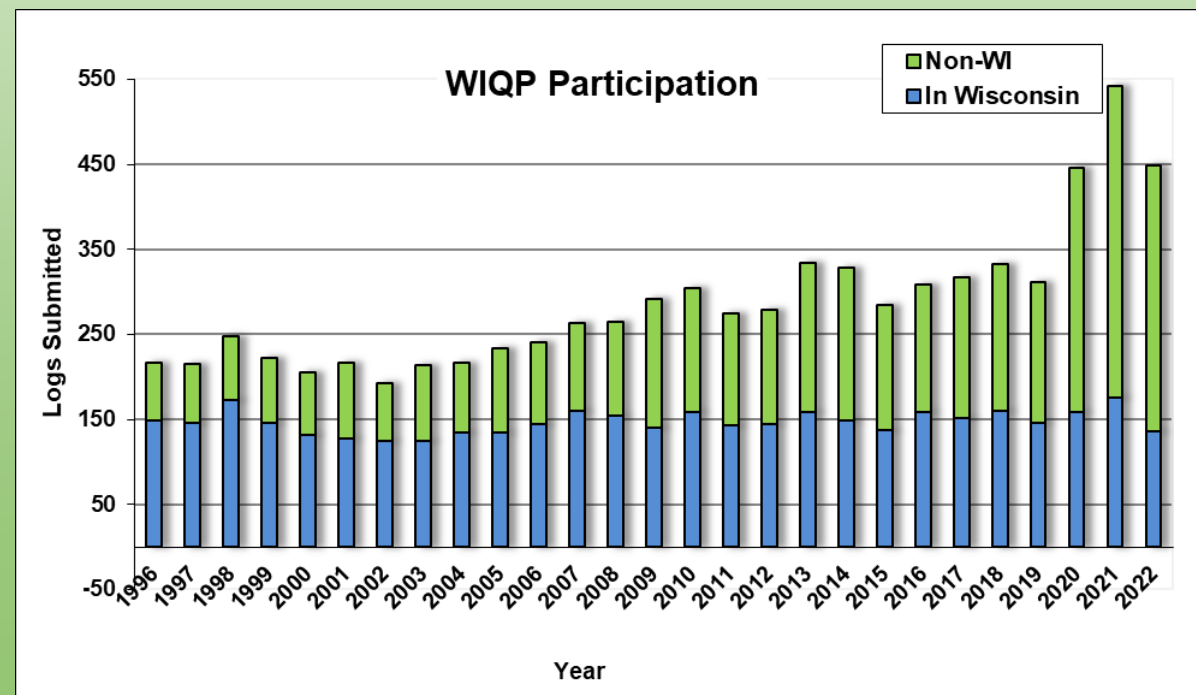

# What is the WI QSO Party?

- A world-wide radio contest focused on Wisconsin
- One of the shortest QSO parties—only 7 hours long
- Mobiles, rovers, and portables vital to QSO party interest & success
- Sponsored by WARAC since 1979