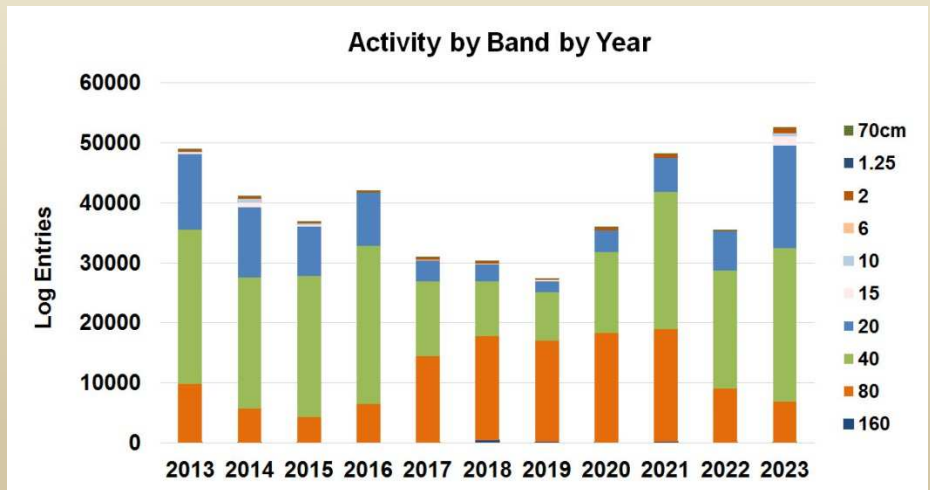

Tom Macon, K9BTQ
WIQP Team

WIQP Awards-Certificates

160+ certificates issued each year

- 10 highest single operator scores in each entry category
- 5 highest multi-operator scores in each entry category
- 5 highest single operator scores in QRP and VHF categories
- Highest single operator score in each single operator category in each state/province
- All rookie (SOR) category entries

Propagation

- 80 and 40 are bread and butter bands for in-state mults
- Varies greatly with sunspot cycle
- Which band to use when is a strategic decision

WIQP Webpage

Sponsoring WIQP since 1979

Welcome to the
West Allis Radio Amateur Club
A Non-Profit Educational Organization