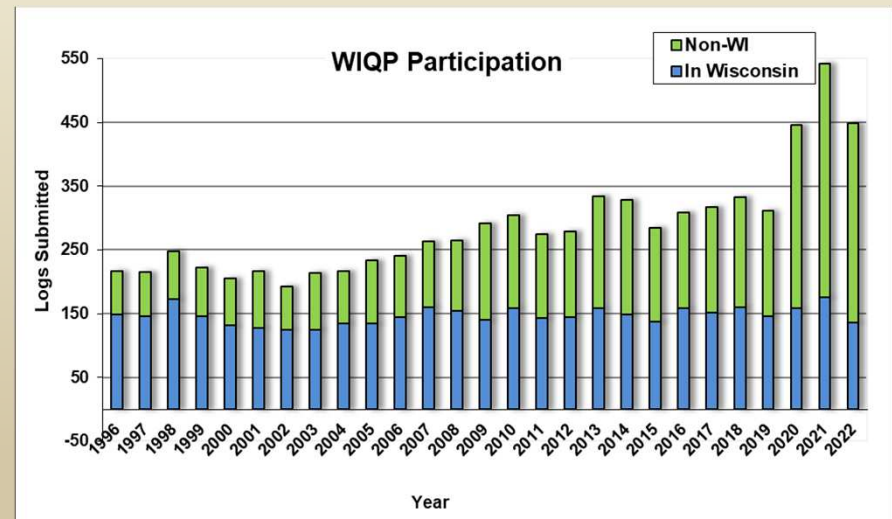

Tom Macon, K9BTQ
WIQP Team

Wisconsin QSO Party

- **Chuck Dellis, W9WLX:** Chairman, log analysis, results write-up, awards, & certificate distribution
- **Tom Macon, K9BTQ:** Software development & maintenance, website, logging program liaison
- **Howard Smith, WA9AXQ:** Log fixer and entrant follow-up
- **NEW** • **Jeff Pahl, W9JSP:** Software maintenance and ?
- *¿ Are you interested ?*

Wisconsin QSO Party

- A world-wide radio contest focused on Wisconsin
- Shortest state QSO party - only 7 hours long
- Focus on Wisconsin Counties -
mobiles, rovers and portables are vital
- Sponsored by WARAC since 1979