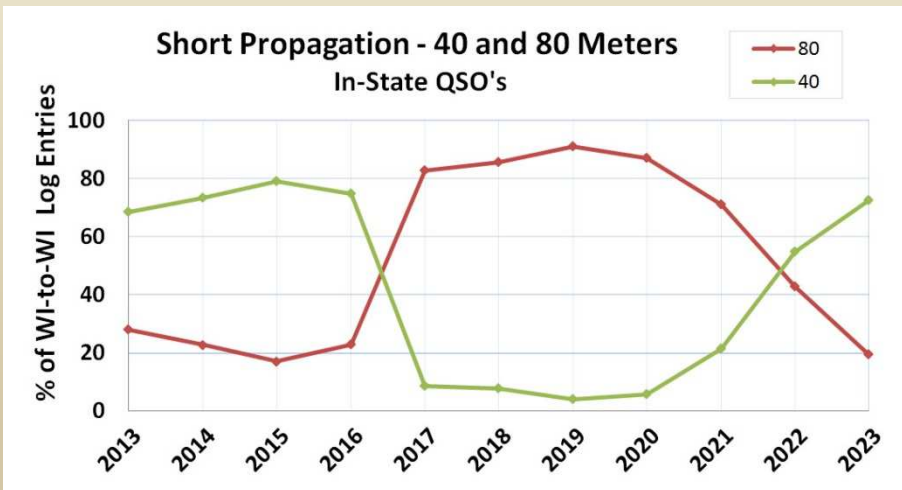

Propagation

- 80 and 40 are bread and butter bands for in-state mults
- Varies greatly with sunspot cycle
- Which band to use when is a strategic decision

WIQP Webpage

Sponsoring WIQP since 1979

Welcome to the
West Allis Radio Amateur Club
A Non-Profit Educational Organization